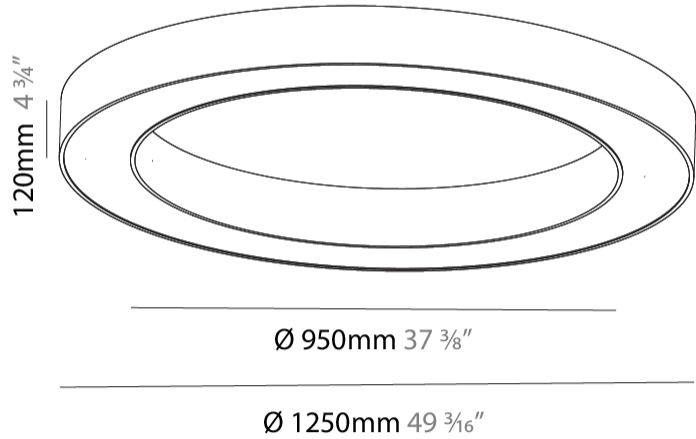

1. To build a product code in our configurator select the specify button on the base model # product page
2. To build a manual product code on this datasheet choose from the options listed below in blue font and add the suffix to the base model #

GENERAL

Series: Glorious
Subseries: Glorious
Brand: Prolicht
Division: Architectural
Mounting Type: Surface
Mounting Location: Ceiling
Subcategory: Ambient

PHYSICAL

Shape: Round
Diameter (mm): 1250
Diameter (in): 49 ³/₁₆
Height (mm): 120
Height (in): 4 ³/₄
Light Distribution: Direct
Weight (kg): 12.465
Weight (lbs): 27.42
Diffuser: PMMA - Opal or Micro-Prism
Fixture Finish: SSR / BKV / CWI / CRY / HAB / UFT / ITA / RUA / FTG / MYG / LOD / PUS / FRO / FUP / KIA / POP / BLS / SPG / MEY / GOH / GUM / CHC / COM / ABZ / JAG / OBR / MOS / ROR
Fixture Material: Aluminum

ELECTRICAL

Lamp Type: LED (Zhaga Standard)
Input Wattage (W): 60
Total Output Wattage (W): 48 / 38.4 (3500K)
Dimming: Non-Dimming / Phase Dimming (120Vac only) / 0-10V Dimming
Driver Included: Yes
Driver Location: Integrated
Driver Type: Constant Current - 120 / 277Vac
Driver Class: Class 2
Input Voltage (V): 120 - 277
Constant Current (MA): 350 / 1200 (3500K)

LED

Color Temperature (°K): 3000 / 3500 / 4000
Max. Delivered Lumen (lm): 5540 / 5733 / 5850
CRI: >80 CRI
Efficiency (%): 65
Lamp Life (hrs): 50000

OPTICAL

RATINGS AND CERTIFICATIONS

Certified By: Certified for North American Standards
IP rating: IP20