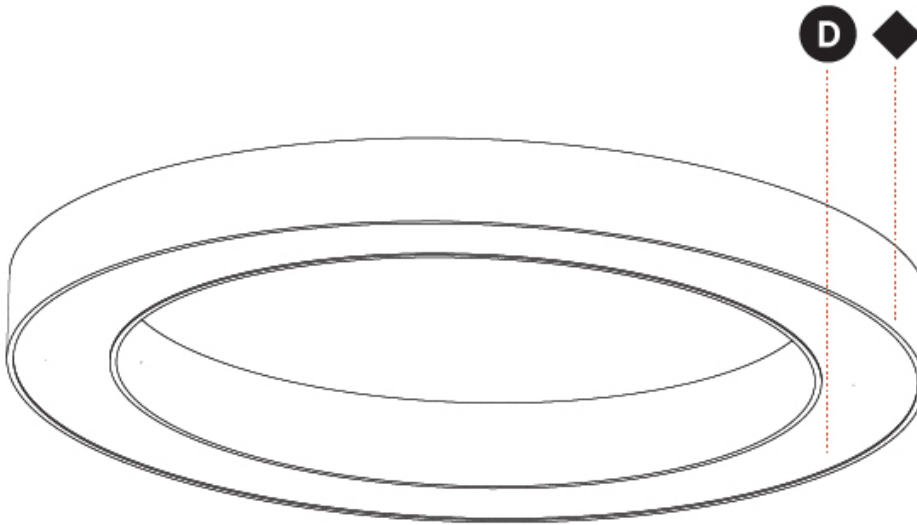

A32914-

PROJECT _____

TYPE _____

SPECIFIER _____

QUANTITY _____

DATE _____